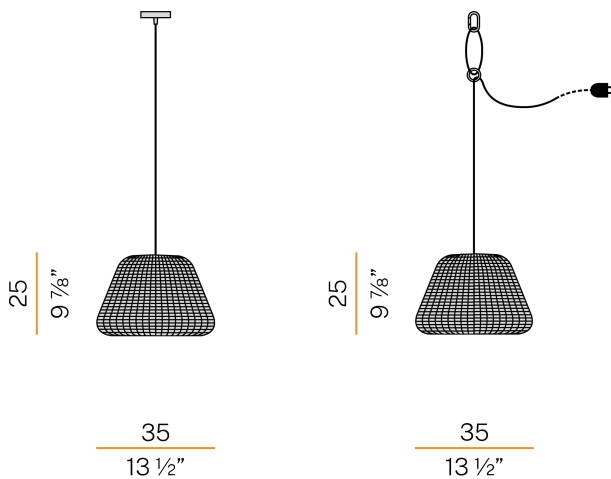

Technical drawing